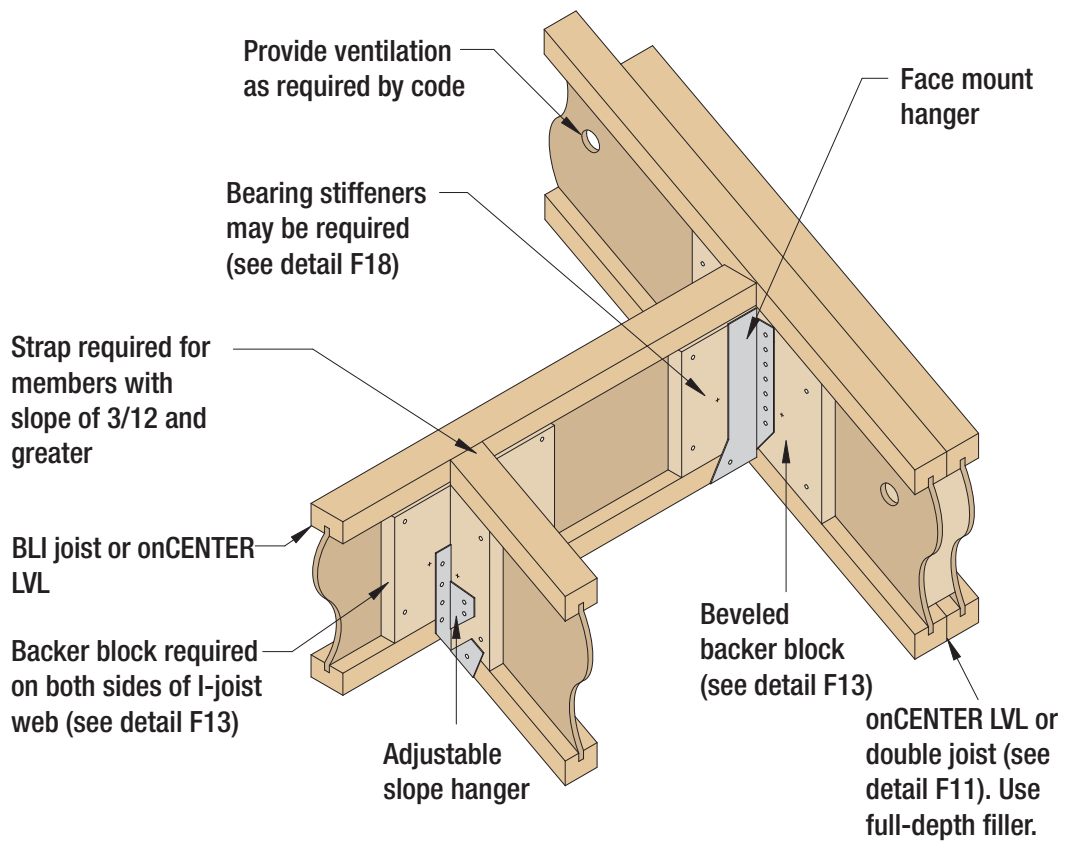

R7

ROOF OPENING, FACE MOUNT HANGERS

12/12 maximum slope

Additional uplift connections may be required.